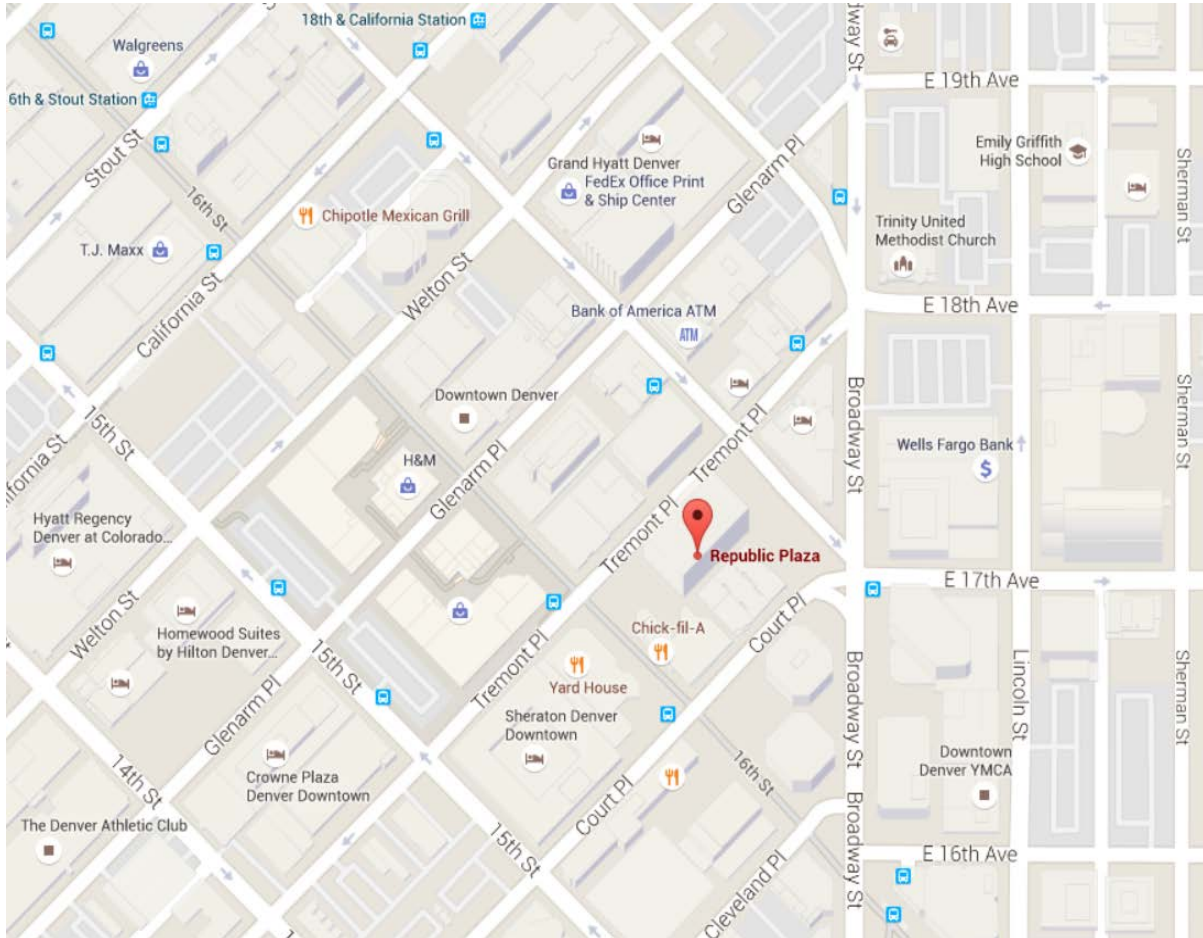

## Parking Directions for Denver Investments at Republic Plaza 370 17<sup>th</sup> Street, Suite 5000, Denver CO, 80202

***Stated height restriction for parking garage is 6'4", some spots are less than 6'.***

1. From Broadway turn right onto W Colfax Ave OR from Lincoln turn left onto W Colfax Ave.
2. Bear to your right at the curve to turn onto 15th Street. In one block, turn right on Court Place. The garage is on the left, just past the 16th Street Mall. If you hit the 3-way intersection with 17th Street and Broadway, you've passed it.
3. The garage entrance takes you straight down to Level P1 of the garage and the cashier station. Visitor parking is the area to the immediate left of the cashier and entry gate.
4. The elevator is straight across from visitor parking. Take the elevator up to level "C" for the Concourse.
5. Turn left in the Concourse hallway, and go to the middle bank of the three elevator banks. The middle bank serves the 50<sup>th</sup> floor.